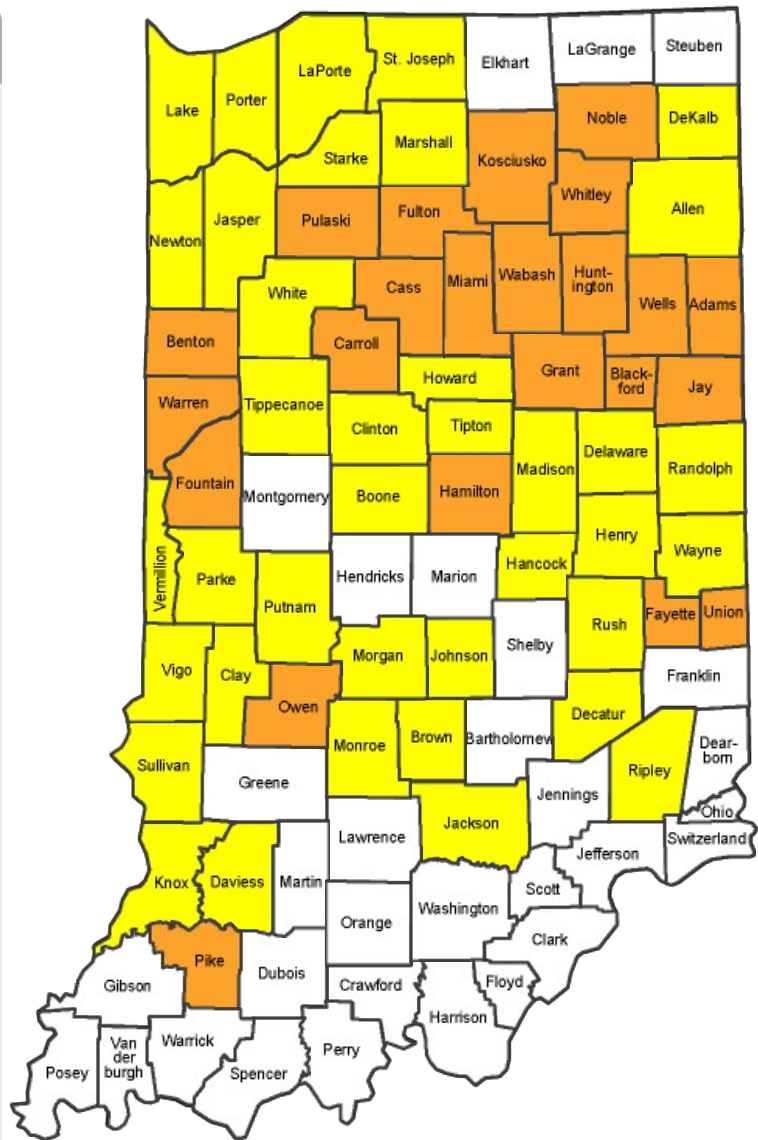

County Travel Status for

[Return to IDHS Home »](#)

For the most recent version of this map, please refresh or reload your browser.

- [View PDF Map](#), a high-resolution/printable version of this map (does not automatically refresh)
- [INDOT Indiana Travel Information and TrafficWise](#), traffic congestion and safety maps and information for motorists
- [History of Status Changes](#)
- [Contact your county's emergency management agency](#).

NOTICE: Travel Status information is provided by each County's Emergency Management Agency.

Indiana Department of Homeland Security
County Travel Status for

Warning

The highest level of local travel advisory, means that travel may be restricted to emergency management workers only. During a "warning" local travel advisory, individuals are directed to:

Watch

Means that conditions are threatening to the safety of the public. During a "watch" local travel advisory, only essential travel, such as to and from work or in emergency situations, is recommended, and emergency action plans should be implemented by businesses, schools, government agencies, and other organizations.

Advisory

The lowest level of local travel advisory, means that routine travel or activities may be restricted in areas because of a hazardous situation, and individuals should use caution or avoid those areas.